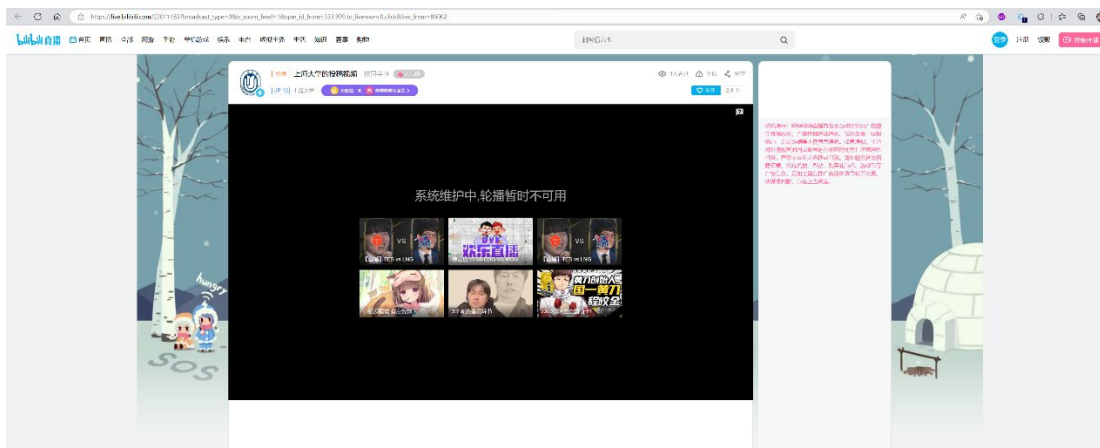

Livestreaming Platform Introduction

(An English-language Output)

1. Use your smartphone to scan the QR code or click the link below.

<https://space.bilibili.com/484930543/>

2. You will be able to view the following information by clicking the link in your web browser:

3. You can access the following part (in red) of this webpage on the day of the event:

4. You will enter the livestreaming room shown below when you click on the part highlighted in red (At the moment, it is not being broadcast):

It is also possible to access the livestreaming room directly by clicking on the following link:

https://live.bilibili.com/22011483?broadcast_type=0&is_room_feed=1&spm_id_from=333.999.to_liveroom.0.click&live_from=86002