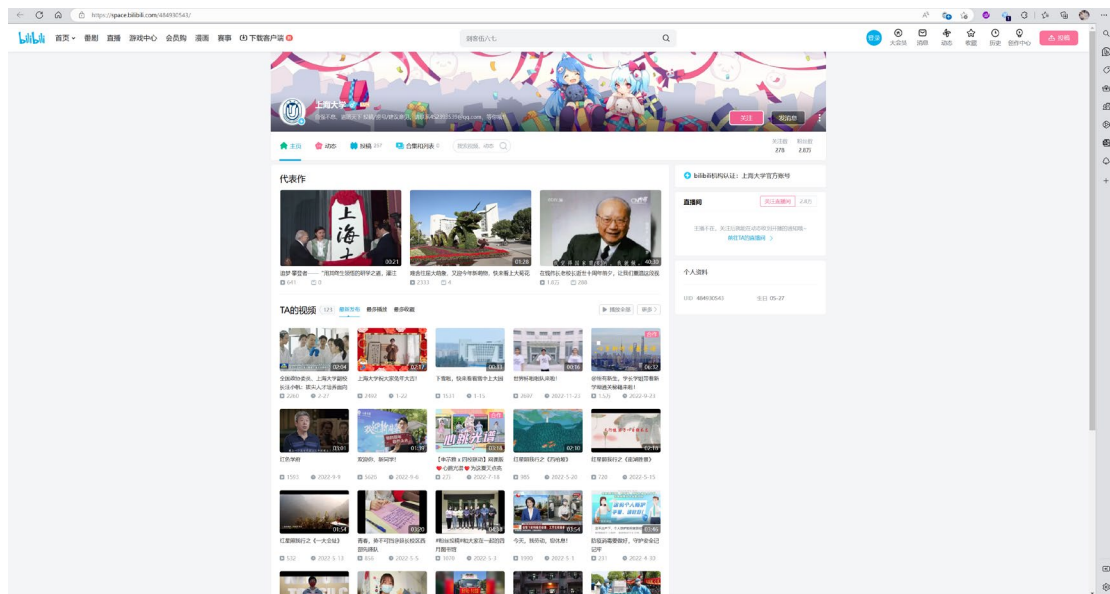

Livestreaming Platform Introduction

(An English-language Output)

1. Use your smartphone to scan the QR code or click the link below.

<https://space.bilibili.com/484930543/>

2. You will be able to view the following information by clicking the link in your web browser:

3. You can access the following part (in red) of this webpage on the day of the event:

4. You will enter the livestreaming room shown below when you click on the part highlighted in red (At the moment, it is not being broadcast):